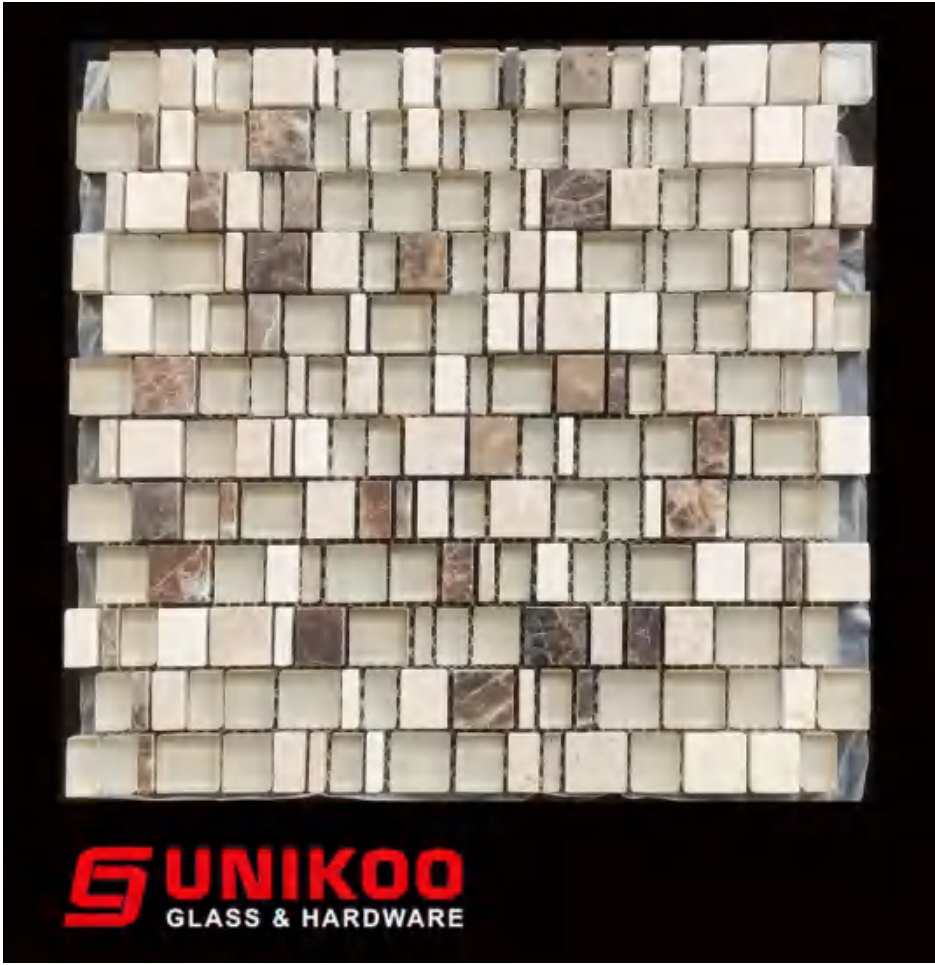

Takashiyama Stone Mix Mosaic

Item #	GMTK2-FLDC
Size	11 5/8" x 11 3/4"
Thickness	3/10"