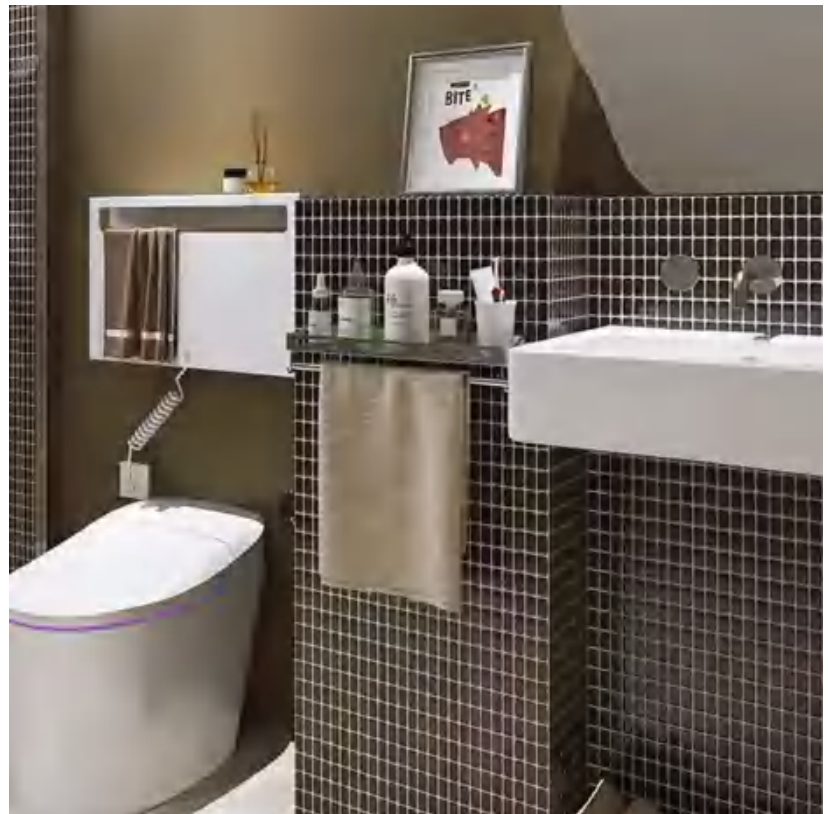

Flat Glass Tile

Item #	GTF-CF
Size	9 3/8" x 2 1/2"
Thickness	3/10"

Metal Mosaic

Item #	GMM-8002
Size	12 5/8" x 10 5/8"
Thickness	3/10"

Lantern Mosaic

Item #	GML-8109
Size	12 5/8" x 12 1/10"
Thickness	3/10"