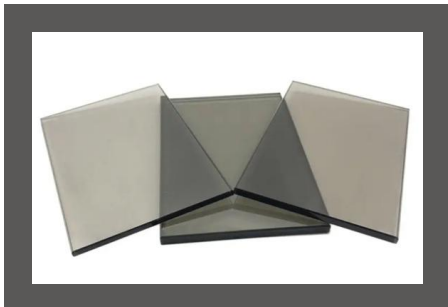

ACID-ETCH TEMPERED GLASS