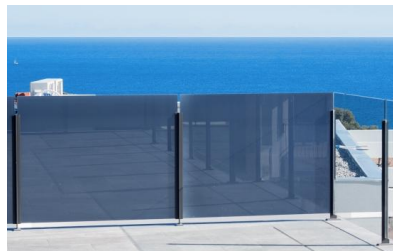

GRAY TEMPERED GLASS