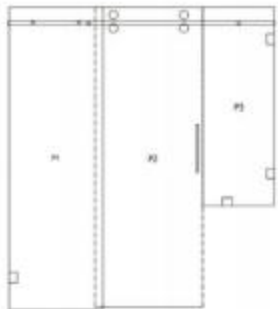

SWING DOOR GUIDELINE