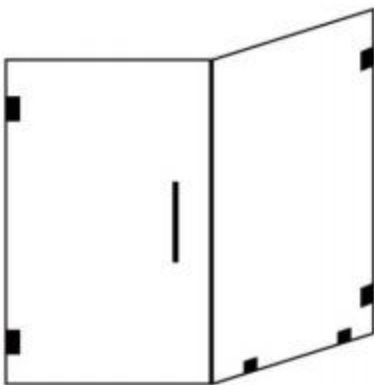

SWING DOOR GUIDELINE