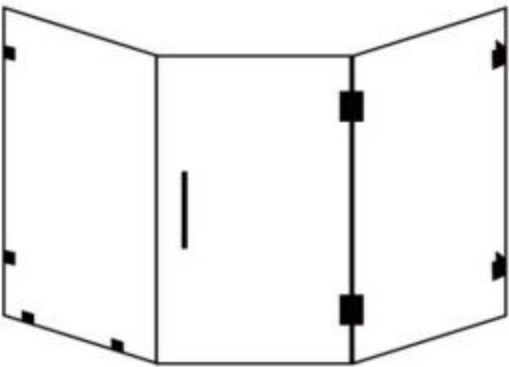

SWING DOOR GUIDELINE