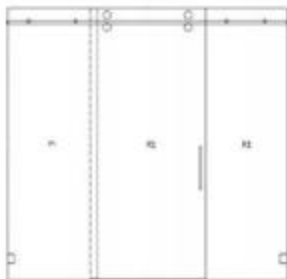

SWING DOOR GUIDELINE