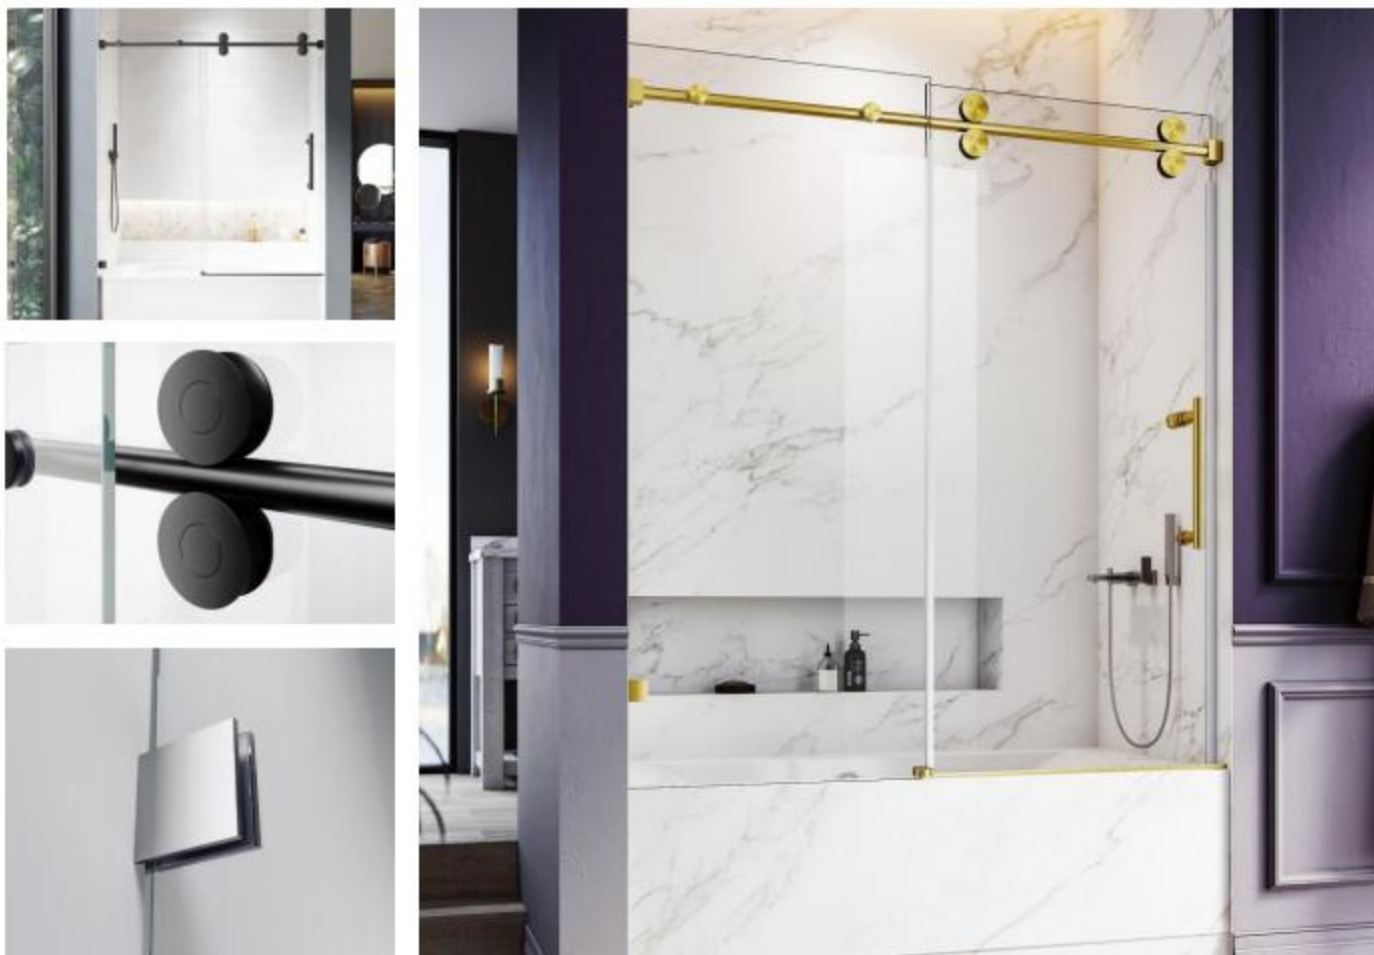

FRAMELESS SINGLE SLIDING

UKS04

Bathtub Model

Width	Height	Door	Fixed Panel	Opening Width
56" - 60"	66"	32"	29-1/2"	24" - 28"

Return Panel

Width	Height	Width	Height
30"	76" / 80"	32"	76" / 80"
34"	76" / 80"	36"	76" / 80"
38"	76" / 80"	40"	76" / 80"

Options

Standard:

16" handle x 1

Optional:

16" handle x 1 with 20" Towel Bar

with **Enduro
Shield**

Easy-Cleaning Coating

Chrome   Brushed Nickel   Matte Black   Satin Brass   Space Gray