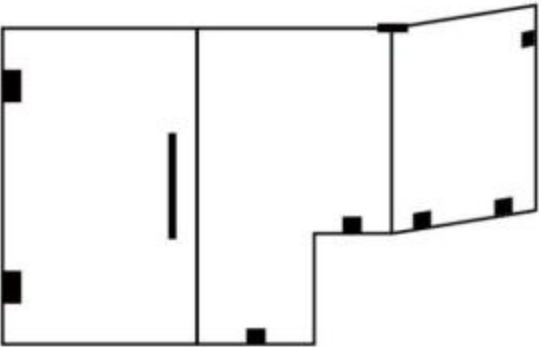

SWING DOOR GUIDELINE