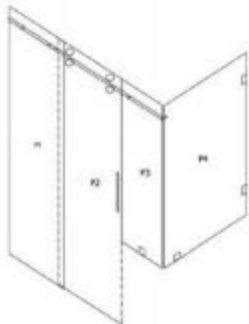

SWING DOOR GUIDELINE