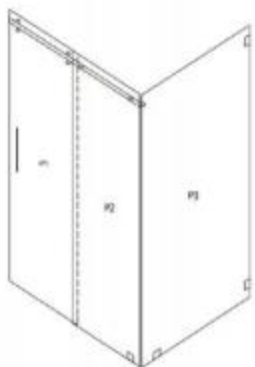

SWING DOOR GUIDELINE