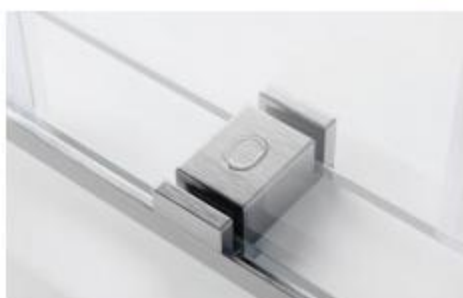

FRAMELESS DOUBLE SLIDING

UKD01

Glass Option: Clear / Gray / Acid Etch / Optiwhite

3/8" (10mm) Clear Tempered Glass

Width	Height	Door	Opening Width
46" - 49"	76" / 80"	25"	21" - 24"
50" - 55"	76" / 80"	28"	22" - 27"
56" - 58"	76" / 80"	29-1/2"	26-1/2" - 28-1/2"
56" - 60"	72" / 76" / 80"	31"	25" - 29"
61" - 65"	76" / 80"	33-1/2"	27-1/2" - 31-1/2"
66" - 72"	76" / 80"	37"	29" - 35"

- Two bypassing sliding doors
- Anti-Jump System ensures better safety
- Ø2-3/8" stainless steel rollers for effort less door movement
- Includes coating on both sides of the glass

option:

Optiwhite: 60" x 80" / 60" x 66"
(1 Finger Pull / 1 Towel Bar)

Acid Etch: 60" x 80" (2 Towel Bars)

with **Enduro Shield** Easy-Cleaning Coating