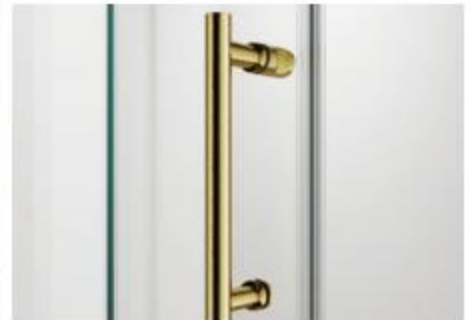

UKS04

FRAMELESS SINGLE SLIDING

Glass Option: Clear / Acid Etch / Optiwhite

3/8" (10mm) Clear Tempered Glass

Width	Height	Door	Fixed Panel	Opening Width
46" - 49"	76" / 80"	27"	23-1/2"	19" - 22"
50" - 55"	76" / 80"	30"	26-1/2"	20" - 25"
56" - 60"	72" / 76" / 80" / 84"	32"	29-1/2"	24" - 28"
61" - 65"	76" / 80"	35"	32-1/2"	26" - 30"
66" - 72"	76" / 80"	38"	35-1/2"	28" - 34"

- SGCC certified tempered glass ; width adjustment 2" - 6"
- Ø2-3/4" stainless steel rollers for effort less door movement
- Includes coating on both sides of the glass

Options:

Optiwhite:

56" - 60" x 66" / 56" - 60" x 80"

with Easy-Cleaning Coating