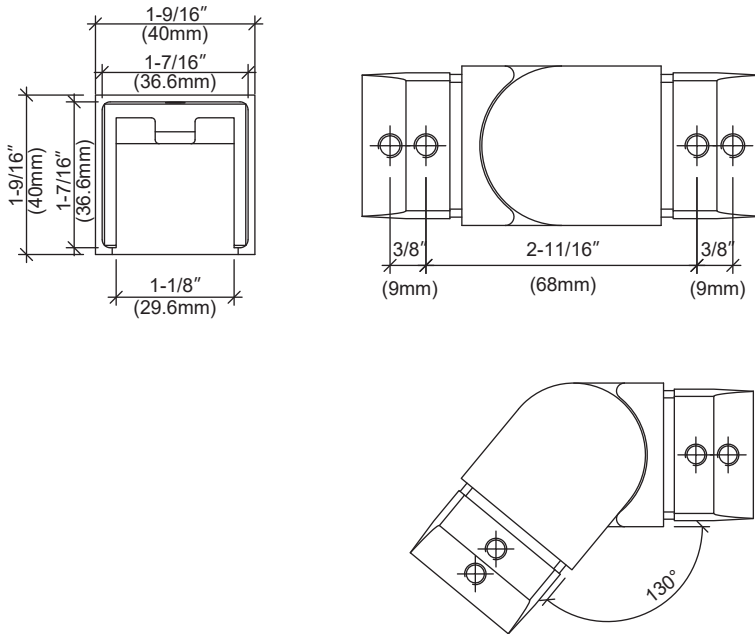

# CRS43SCT

\*Not shown to scale.

## Commercial - Adjustable Connector For 1-9/16" Square Cap Rail

### Specifications

**Finish:** Brushed Nickel, Matte Black, Wood grain **Material:** SS316 stainless steel **Adjustable range:** -130° to 130°

### Product Overview:

- Install Easily in Seconds
- For 1-9/16 in. (40 mm) (CRS15SCR) Square tube
- Allow for adjustment from -130° to 130° degrees.