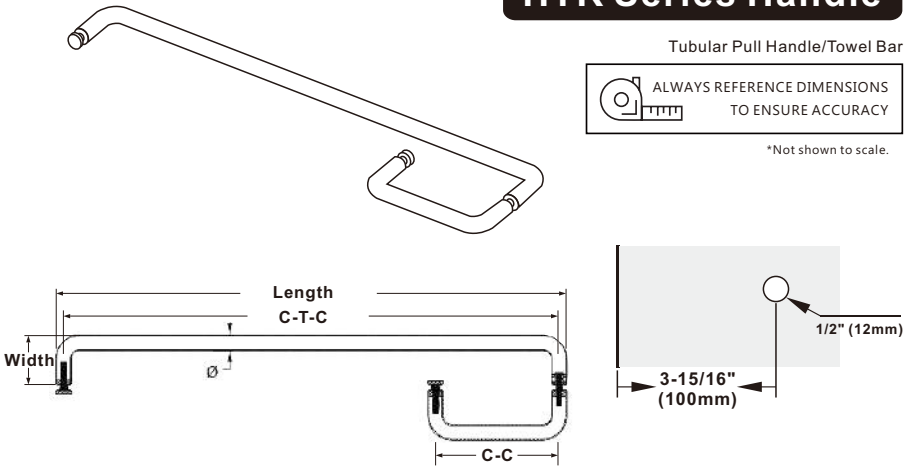

# HTR Series Handle

Tubular Pull Handle/Towel Bar

\*Not shown to scale.

## Specifications

**Construction:** SUS 304  
**Glass Range:** 1/4" (6mm) - 1/2" (12mm)  
**Hole Diameter:** 1/2" (12mm)

Item#	Length	C-T-C	C-C	Width	Ø
HTR6X18	18-3/4" (476mm)	18" (457mm)	6" (152mm)	2-3/8" (60mm)	3/4" (19mm)
HTR8X18	18-3/4" (476mm)	18" (457mm)	8" (203mm)	2-3/8" (60mm)	3/4" (19mm)
HTR8X24	24-3/4" (629mm)	24" (610mm)	8" (203mm)	2-3/8" (60mm)	3/4" (19mm)