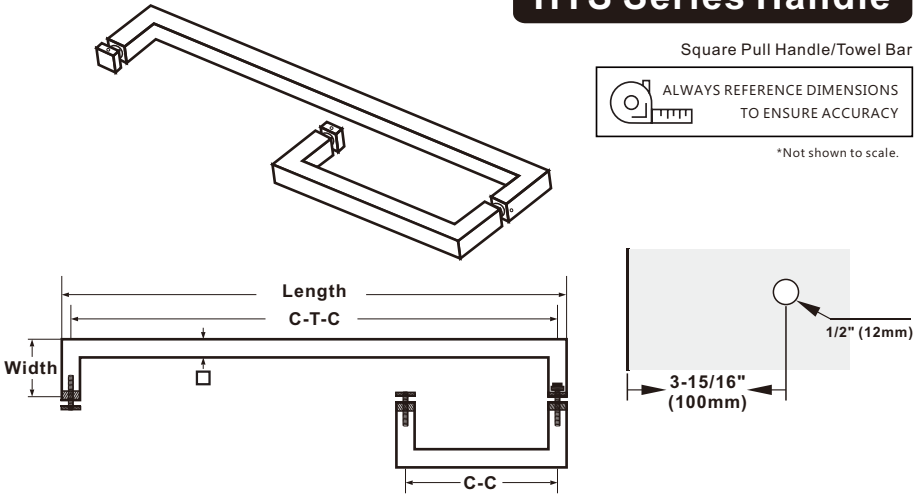

HTS Series Handle

Square Pull Handle/Towel Bar

*Not shown to scale.

Specifications

Construction: SUS 304
Glass Range: 1/4" (6mm) - 1/2" (12mm)
Hole Diameter: 1/2" (12mm)

Item#	Length	C-T-C	C-C	Width	□
HTS6X18	18-3/4" (476mm)	18" (457mm)	6" (152mm)	2-3/8" (60mm)	3/4"x3/4" (19x19mm)
HTS8X18	18-3/4" (476mm)	18" (457mm)	8" (203mm)	2-3/8" (60mm)	3/4"x3/4" (19x19mm)
HTS8X24	24-3/4" (629mm)	24" (610mm)	8" (203mm)	2-3/8" (60mm)	3/4"x3/4" (19x19mm)